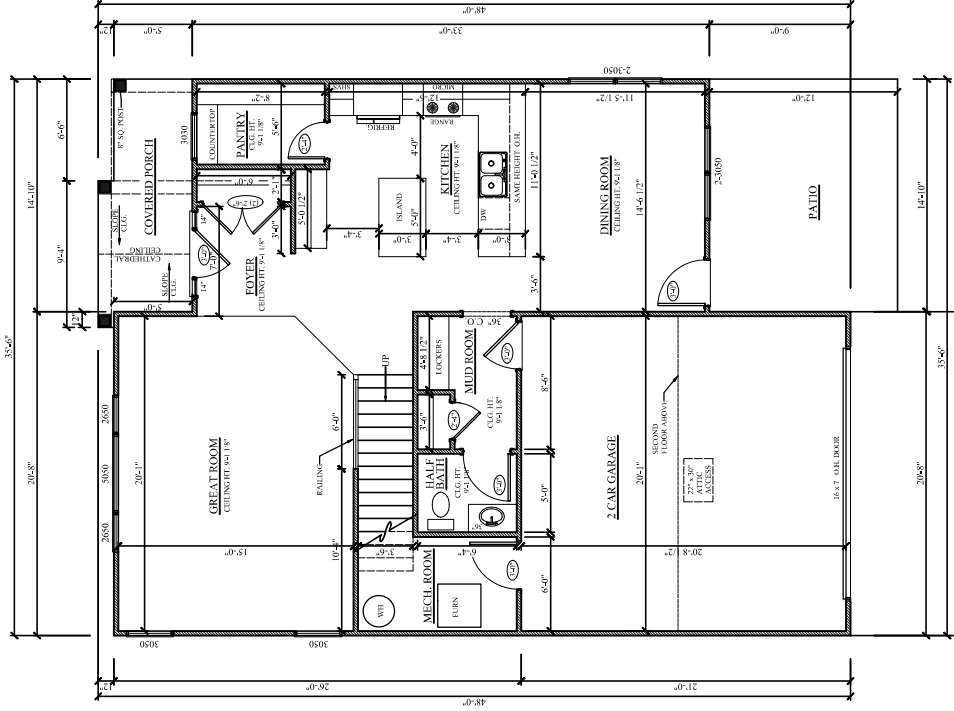

1st Floor

2nd Floor

Price starting at: \$305,950 - Not including lot.

522 S. 13th St. Decatur, IN | www.Ideal-Builders.com

LEGACY HEIGHTS

Wabash, IN

Brenda Williams

📞 260-358-6412

✉️ C21brenda@yahoo.com

Chelsea Johnson

📞 260-224-9185

✉️ C21Chelsea@yahoo.com

Front Elevation

Rear Elevation

(Some upgrades shown are optional and not included in base price of home.)

522 S. 13th St. Decatur, IN | www.Ideal-Builders.com

LEGACY HEIGHTS

Wabash, IN

Brenda Williams
 260-358-6412
 C21brenda@yahoo.com

Chelsea Johnson
 260-224-9185
 C21chelsea@yahoo.com

1st Floor

2,177 Square Feet

2nd Floor

(Some upgrades shown are optional and not included in base price of home.)