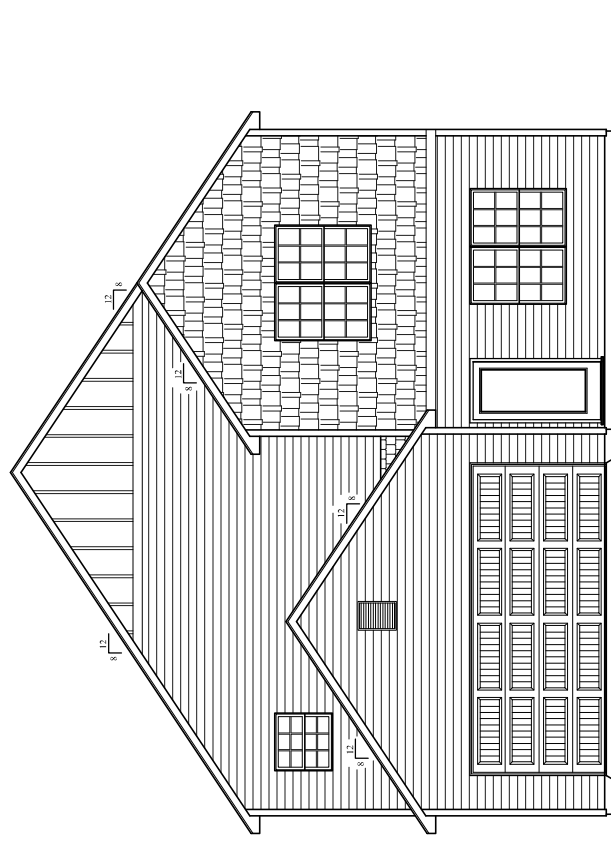

1st Floor

2nd Floor

Price starting at: \$305,950 - Not including lot.

522 S. 13th St. Decatur, IN | www.Ideal-Builders.com

LEGACY HEIGHTS

Wabash, IN

Brenda Williams

📞 260-358-6412

✉️ C21brenda@yahoo.com

Chelsea Johnson

📞 260-224-9185

✉️ C21Chelsea@yahoo.com

Front Elevation

Rear Elevation

(Some upgrades shown are optional and not included in base price of home.)

522 S. 13th St. Decatur, IN | www.Ideal-Builders.com

LEGACY HEIGHTS

Wabash, IN

Brenda Williams
 260-358-6412
 C21brenda@yahoo.com

Chelsea Johnson
 260-224-9185
 C21chelsea@yahoo.com

1st Floor

2,177 Square Feet

2nd Floor

(Some upgrades shown are optional and not included in base price of home.)