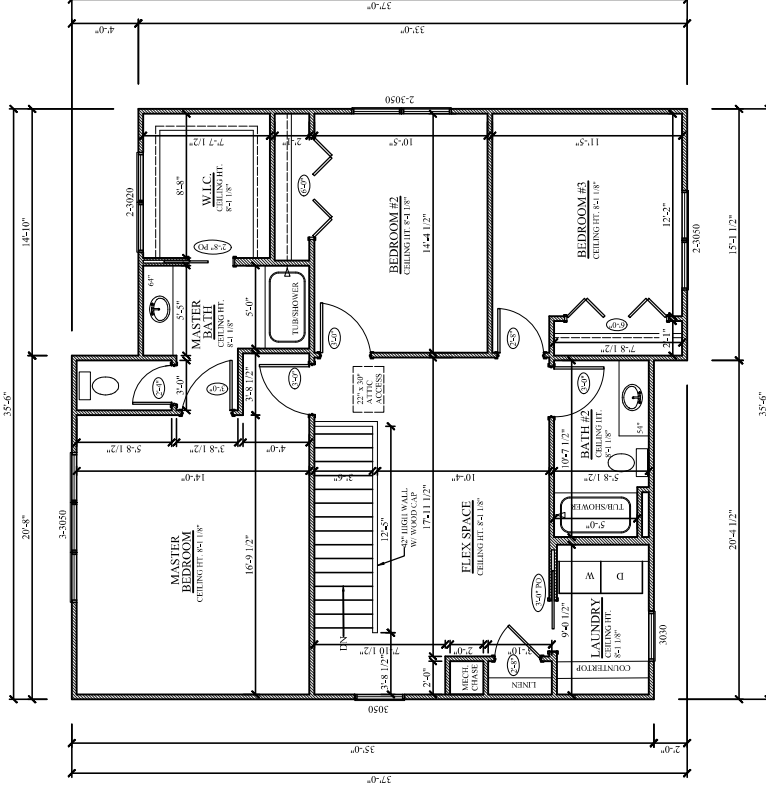

✉️ C21brenda@yahoo.com

Chelsea Johnson

📞 260-224-9185

✉️ C21Chelsea@yahoo.com

Front Elevation

Rear Elevation

(Some upgrades shown are optional and not included in base price of home.)

522 S. 13th St. Decatur, IN | www.Ideal-Builders.com

LEGACY HEIGHTS

Wabash, IN

Brenda Williams
 260-358-6412
 C21brenda@yahoo.com

Chelsea Johnson
 260-224-9185
 C21chelsea@yahoo.com

1st Floor

2,177 Square Feet

2nd Floor

(Some upgrades shown are optional and not included in base price of home.)