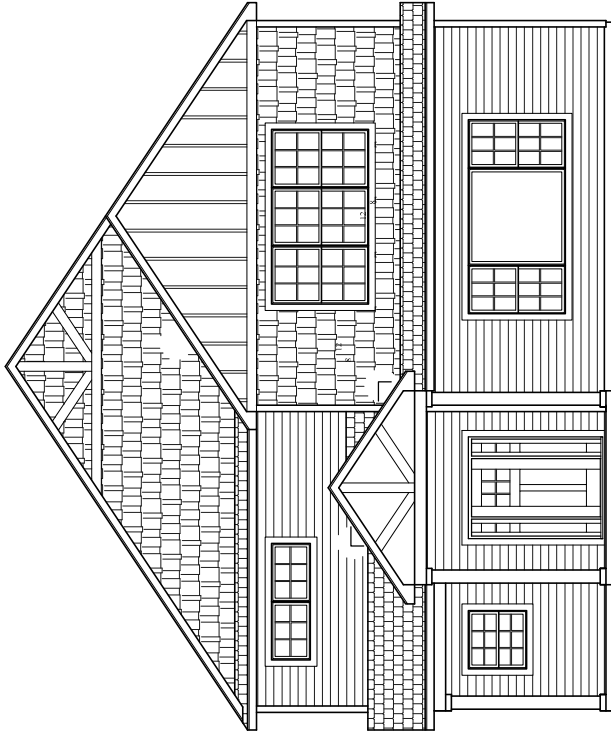

LEGACY HEIGHTS

Wabash, IN

Brenda Williams

📞 260-358-6412

✉️ C21brenda@yahoo.com

Chelsea Johnson

📞 260-224-9185

✉️ C21chelsea@yahoo.com

1st Floor

2nd Floor

Price starting at: \$305,950 - Not including lot.

522 S. 13th St. Decatur, IN | www.Ideal-Builders.com

LEGACY HEIGHTS

Wabash, IN

Brenda Williams

📞 260-358-6412

✉️ C21brenda@yahoo.com

Chelsea Johnson

📞 260-224-9185

✉️ C21Chelsea@yahoo.com

Front Elevation

Rear Elevation

(Some upgrades shown are optional and not included in base price of home.)

522 S. 13th St. Decatur, IN | www.Ideal-Builders.com