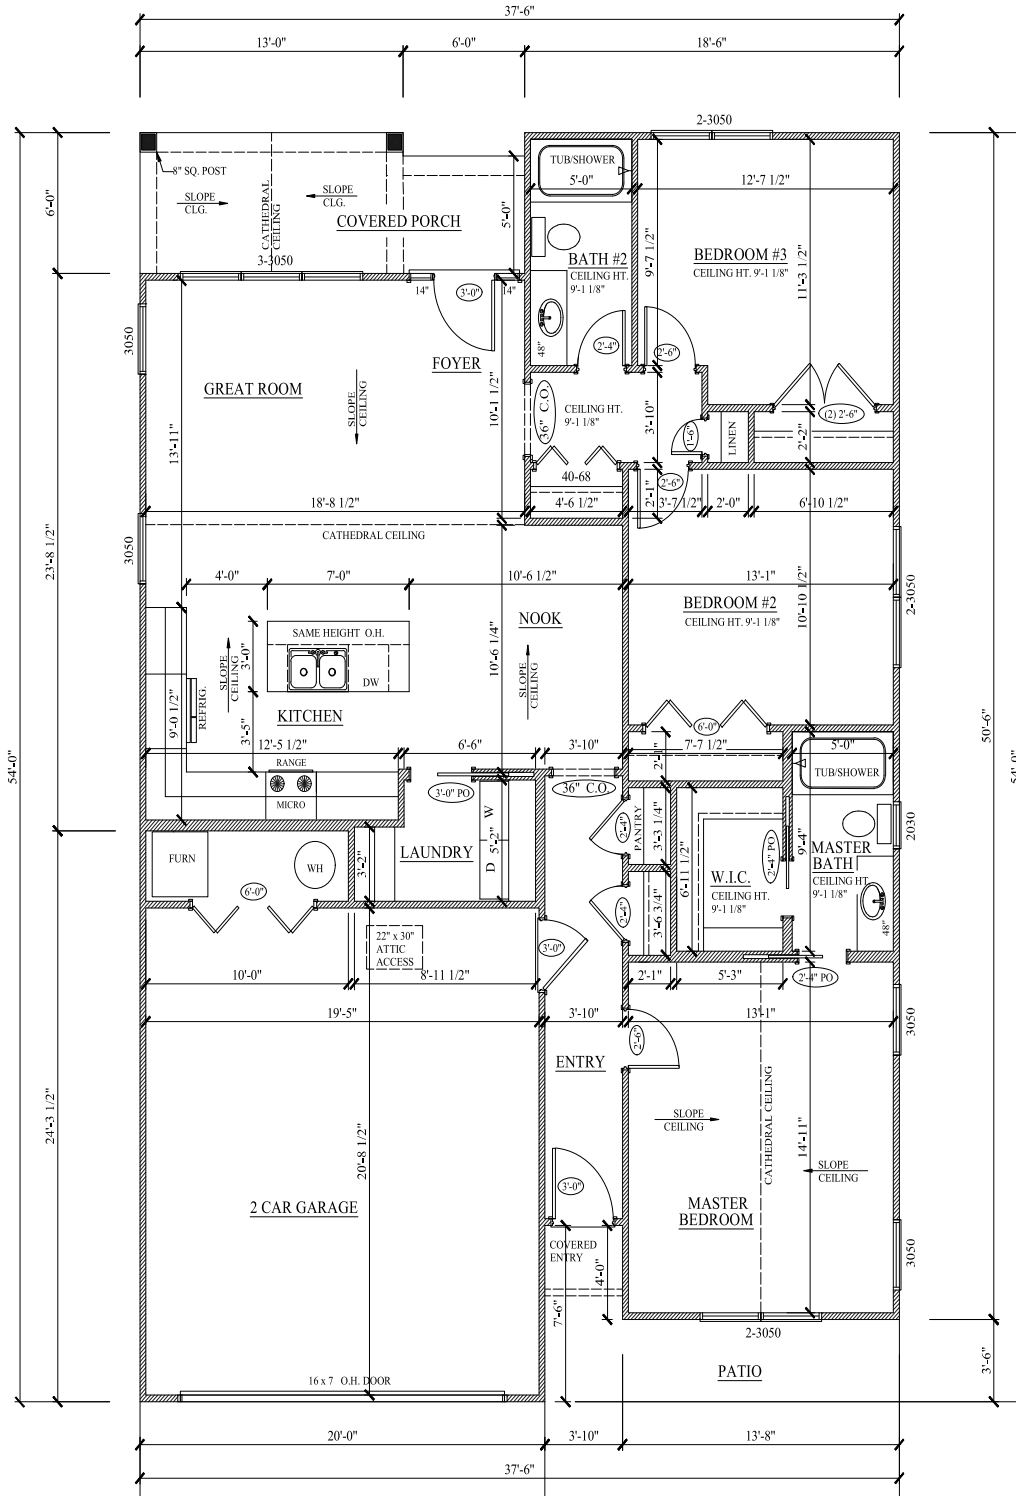

LEGACY HEIGHTS

Wabash, IN
Ranch Floor plan

Brenda Williams
260-358-6412
C21brenda@yahoo.com

Chelsea Johnson
260-224-9185
C21Chelsea@yahoo.com

We are an equal opportunity provider.

Price starting at: \$229,946- Not including lot.

LEGACY HEIGHTS

Wabash, IN
Ranch Floor plan

1,384 Square Feet

(Some upgrades shown are optional and not included in base price of home.)

LEGACY HEIGHTS

Wabash, IN
Ranch Floor plan

Front Elevation

Rear Elevation