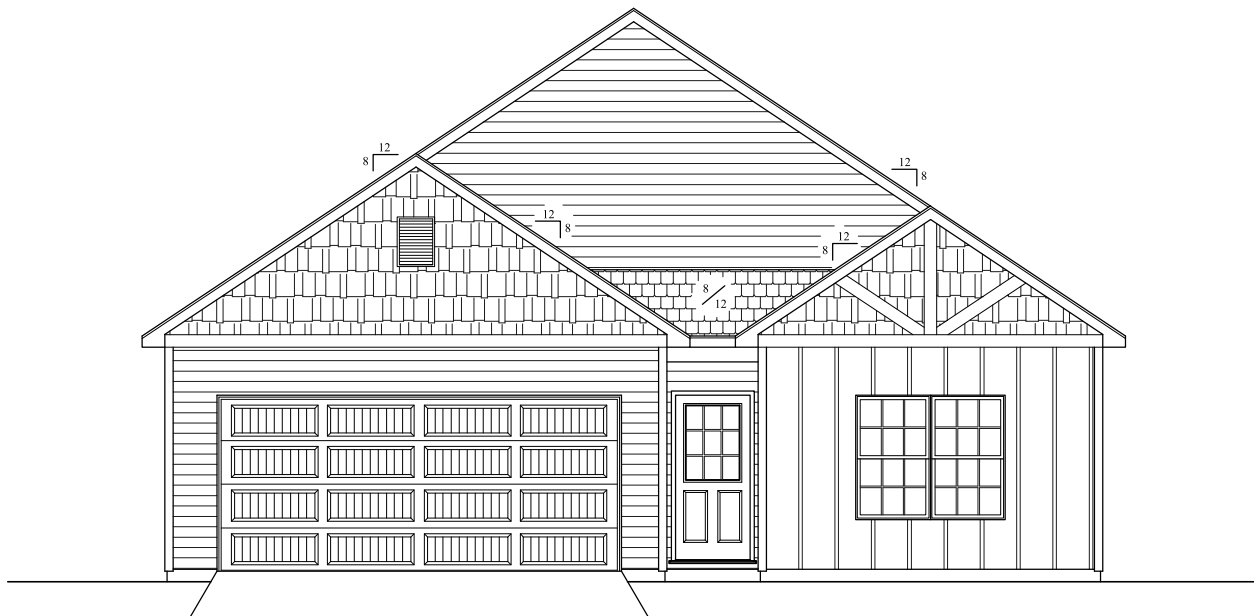

LEGACY HEIGHTS

Wabash, IN
Ranch Floor plan

Brenda Williams
260-358-6412
C21brenda@yahoo.com

Chelsea Johnson
260-224-9185
C21Chelsea@yahoo.com

We are an equal opportunity provider.

Price starting at: \$229,946- Not including lot.

LEGACY HEIGHTS

Wabash, IN
Ranch Floor plan

1,384 Square Feet

(Some upgrades shown are optional and not included in base price of home.)

LEGACY HEIGHTS

Wabash, IN
Ranch Floor plan

Front Elevation

Rear Elevation